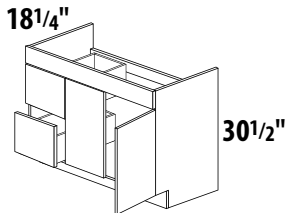

**CABINET
WIDTH**

CABINET CODE

18" DEEP DOUBLE DOOR / TWO DRAWER VANITY BASE CABINETS

CABINET FEATURES:

- 110° hinges
- metal drawers can mount left or right
- white plastic "D" handles are included with GMW style
- brushed nickel knobs are included with all other styles
- toe kick is included

36"

VD3618