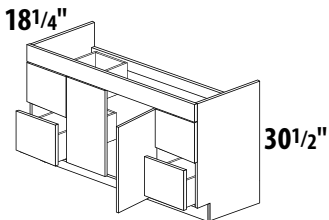

**CABINET
WIDTH**

CABINET CODE

18" DEEP DOUBLE DOOR / FOUR DRAWER VANITY BASE CABINETS

CABINET FEATURES:

- 110° hinges
- metal drawers
- white plastic "D" handles are included with GMW style
- brushed nickel knobs are included with all other styles
- toe kick is included

48"

VD4818