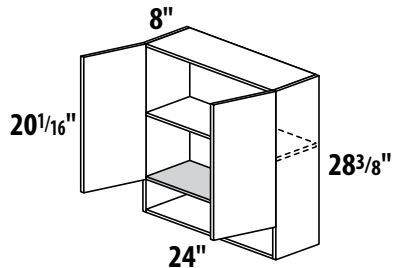

- 110° hinges
- one fixed, one adjustable shelf
- open shelf is 7½" high
- interior & exterior are colour matched
- white plastic "D" handles are included with GMW style
- brushed nickel knobs are included with all other styles