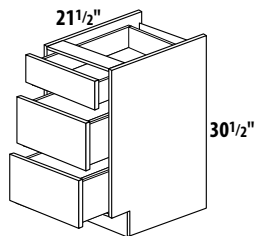

CABINET FEATURES:

- metal drawer sides
- white plastic "D" handles are included with GMW style
- brushed nickel knobs are included with all other styles
- toe kick is included

12"

DV1221-3

15"

DV1521-3