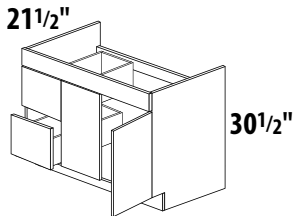

**CABINET
WIDTH**

CABINET CODE

21" DEEP DOUBLE DOOR / TWO DRAWER VANITY BASE CABINETS

CABINET FEATURES:

- 110° hinges
- metal drawers can mount left or right
- white plastic "D" handles are included with GMW style
- brushed nickel knobs are included with all other styles
- toe kick is included

36"

VD3621