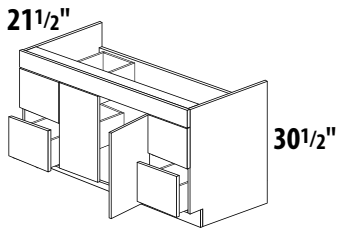

**48"**

**VD4818**

**CABINET  
WIDTH**

**CABINET CODE**

**21" DEEP DOUBLE DOOR / FOUR DRAWER VANITY BASE CABINETS**

**CABINET FEATURES:**

- 110° hinges
- metal drawers
- white plastic "D" handles are included with GMW style
- brushed nickel knobs are included with all other styles
- toe kick is included

**48"**

**VD4821**

**CABINET  
WIDTH**

**CABINET CODE**