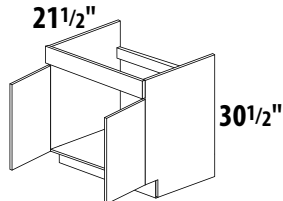

CABINET WIDTH	CABINET CODE

21" DEEP TWO DOOR VANITY BASE CABINETS

CABINET FEATURES:

- 110° hinges
- white plastic "D" handles are included with GMW style
- brushed nickel knobs are included with all other styles
- toe kick is included

24"	VF2421-2
30"	VF3021