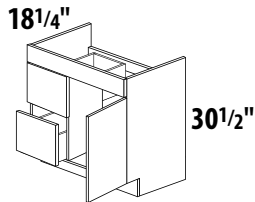

**18" DEEP SINGLE DOOR / TWO DRAWER VANITY BASE CABINETS**

**CABINET FEATURES:**

- 110° hinges
- metal drawers can mount left or right
- white plastic "D" handles are included with GMW style
- brushed nickel knobs are included with all other styles
- toe kick is included

24"

VD2418

30"

VD3018

CABINET WIDTH	CABINET CODE
---------------	--------------